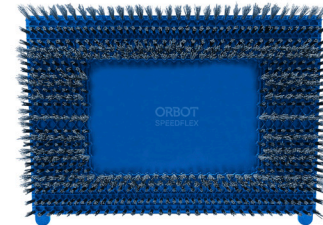

RECTANGULAR 20" X 14" (51CM X 36CM)

TILE & GROUT

SpeedFlex Squared Turf

- Ideal for cleaning deep grout lines and uneven floor surfaces
- No need for expensive brushes
- Easy to change

SKU: OSFP1420T

1 Turf

SpeedFlex Squared Tile & Grout Light

- Ideal for cleaning tile and grout, and other uneven hard floor surfaces

SKU: OSFB1420GY

1 Tile Grout (Standard)

SpeedFlex Squared Tile & Grout Medium

- Ideal for more aggressive hard floor surface cleaning
- Removes worn finishes, soils, scuffs and spills
- Prepare surfaces for re-coating

SKU: OSFB1420BL

1 Tile Grout (Medium)

CONCRETE

SpeedFlex Squared Concrete Heavy Duty

- Ideal for scrubbing concrete and other rough hard floor surfaces
- Remove coatings like wax on stripping projects for terrazzo or light coatings on concrete