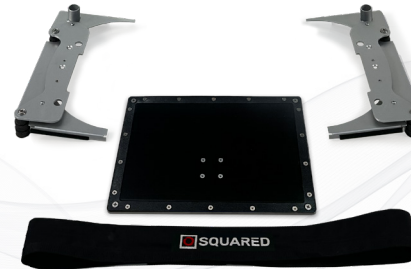

Go from round to square and back to round in seconds

- 20" cleaning path
- Uses 20" x 14" (51cm x 36cm) pads & brushes
- Larger eccentric throw provides faster & deeper cleaning
- Easily convert back to dual-action orbital technology when you want
- 100% floor contact
- Easy to maneuver and transport

ORBOT

SQUARED

Experience ORBOT's Revolutionary 2-in-1 Patented Modular Square Conversion Kit for All 17" ORBOT Machines

ORBOT Vibe
Dual-Action Orbital

Includes
20" x 14" (51cm x 36cm) Velcro Driver Plate
Right Squared Plate
Left Squared Plate
Mounting Screws
Embroidered Dust Skirt

Square Conversion Kit
Assembly

ORBOT Squared
Assembled

*Weight Kit Required

SQUARE CONVERSION KIT + VAC

WITH ONBOARD HEPA VACUUM
FOR STRIPPING & SANDING

Strip and sand floors easily
with no mess

- Use for all dry stripping and sanding applications
- Quick-change vacuum and water tank system
- Innovative vacuum port design picks up more dust & airborne particles
- Accessible detail tools conveniently mounted on board